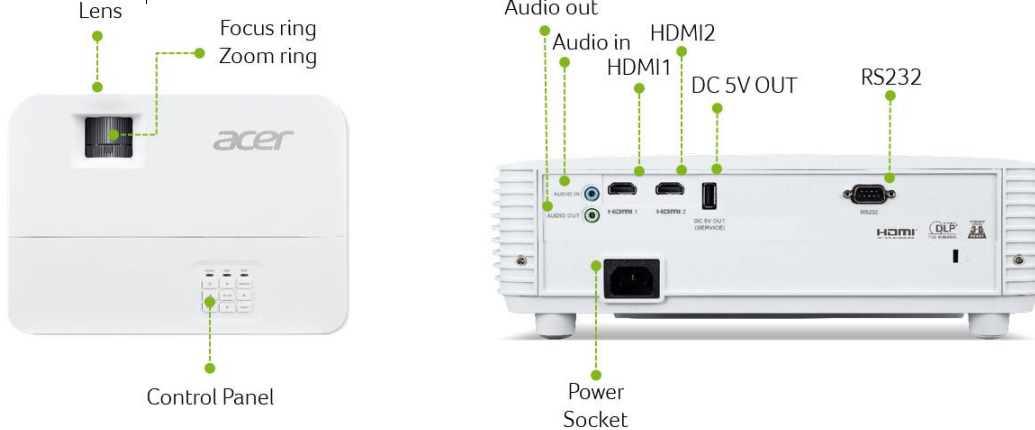

Dynamic black

Lamp life

Product Specifications

Model name	H6543BDK
Projection system	DLP®
Resolution	Full HD (1,920 x 1,080)
Brightness	4,500 ANSI Lumens (Standard), 3,600 ANSI Lumens (ECO) (Compliant with ISO 21118 standard)
Aspect ratio	16:9 (Native), 4:3 (Supported)
Contrast ratio	10,000:1 Dynamic Black
Throw ratio	1.50 ~ 1.65 (62"@2m)
Zoom ratio	1.1X
Projection lens	F = 2 ~ 2.05, F = 15.85mm ~ 17.44mm Manual Zoom & Focus
Lamp life	4,000 Hours (Standard), 10,000 Hours (ECO), 20,000 Hours (EcoPro)
Noise level	26 dBA (ECO)
Audio	3W x1
Input interface	HDMI1.4a (Video, Audio, HDCP1.4) x 2 PC Audio (Stereo mini jack) x 1
Output interface	PC Audio (Stereo mini jack) x 1 DC Out (5V/1.5A, USB Type A) x 1
Control interface	USB A ((5V/1.5A, USB Type A) x 1 RS232 (D-sub) x 1
Dimensions	322 x 225 x 91 mm (12.7" x 8.9" x 3.6")
Weight	2.6 Kg (5.7 lbs)

Enhanced Usability

- Low input lag
- Wireless Projection (optional)
- 3W built-in speaker
- Acer Display Widget

Installation Flexibility

- Image shift
- Auto Keystone Correction
- Auto Ceiling-mounted Correction
- AC power on
- 24/7 operation

Eco-friendly Functionality

- Acer EcoProjection reduced up to 60% power consumption.
- Up to 20,000 hours lamp life (EcoPro mode)

Product View

Optional Accessory

Brightness

4,500 lumens high brightness

4,500 lumens high brightness provides the ability to project crystal clear, vibrant images from a long distance on a large screen even in daytime indoors.